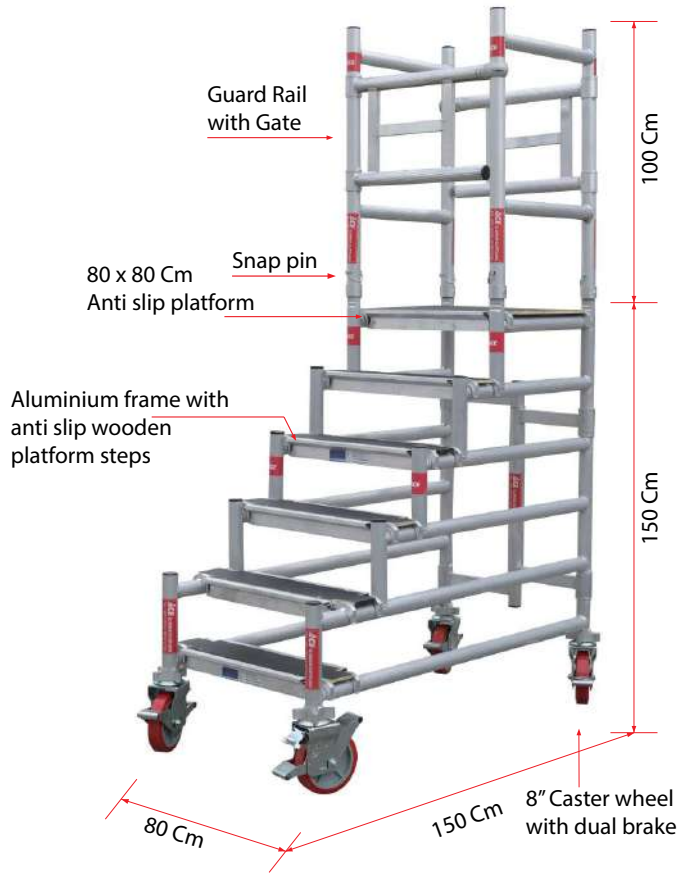

ALUMINIUM SCAFFOLDING - PODIUM 2.5 M TOWER HEIGHT

Features

- Movable, foldable and readily usable for single person with wideplatform.
- Offer trouble free and secure access to ceilings and walls.
- Allow person to adopt the correct work position or posture.
- Safer and provide a much professional working environment.
- Lockable wheels provide stability and with a guardrail and gateprotecting you from any falls.
- Narrow enough to fit through a standard door and enable to easily access all work.
- Width available: 0.60m 0.80m Length available: 1.50m,1.80m, Height available: 2m, 2.5m, 3m
- Our access equipment products are manufactured to BS EN.1004 Standard

Description:

SN.	Description of goods	Qty	Weight (Kg)	CBM
	ALUMINIUM FOLDING PODIUM STEP TOWER 2.5mtr TOWER HEIGHT AS PER BRITISH STANDARD W:0.80Mtr, L:1.50Mtr, Tower Ht:2.5Mtr, Platform Ht:1.5Mtr, Reach Ht:3.5Mtr	1 Set		
1.	Aluminium Folding Podium Frame 150Lx80Wx150cmH	1	15.87	0.337
2.	Aluminium Guard rail with gate 80Lx100cmH	2	7.98	0.08
3.	Aluminium podium platform 80Lx80W	1	5.64	0.467
4.	Aluminium podium steps	5	16.5	0.055
5.	Heavy duty Castor wheels with dual brakes (8")	4	18.8	0.04
6.	Adjustable jack 50 cm long	4	4.12	0.04
7.	Snap pin	4	0.04	
	Total	21	68.95	1.09

ACE Folding Podium Step Tower

Highly Versatile with variable heights and ready to erect

SWL = 175 kg

Podium Frame

Guard Rail

Tower Ref.	FPST- 150 x 80/1.5
Working Height	3.5 m
Tower Height	2.5 m
Platform Height	1.5 m
Width	0.8 m
Length	1.5 m
Steps	5

Antislip Working Platform 80 x 80 cm