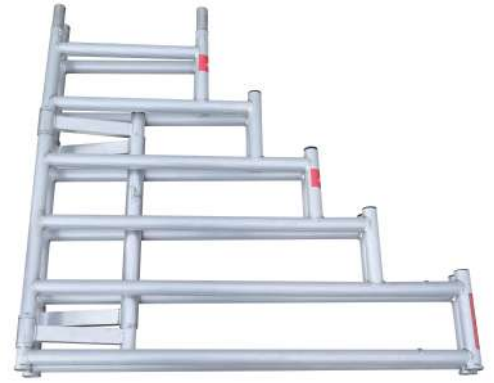

ALUMINIUM SCAFFOLDING - PODIUM 2.5 M TOWER HEIGHT

Features

- Movable, foldable and readily usable for single person with wideplatform.
- Offer trouble free and secure access to ceilings and walls.
- Allow person to adopt the correct work position or posture.
- Safer and provide a much professional working environment.
- Lockable wheels provide stability and with a guardrail and gateprotecting you from any falls.
- Narrow enough to fit through a standard door and enable to easily access all work.
- Width available: 0.60m 0.80m Length available: 1.50m,1.80m, Height available: 2m, 2.5m, 3m
- Our access equipment products are manufactured to BS EN.1004 Standard

Description:

SN.	Description of goods	Qty	Weight (Kg)	CBM
	ALUMINIUM FOLDING PODIUM STEP TOWER 2.5mtr TOWER HEIGHT AS PER BRITISH STANDARD W:0.80Mtr, L:1.50Mtr, Tower Ht:2.5Mtr, Platform Ht:1.5Mtr, Reach Ht:3.5Mtr	1 Set		
1.	Aluminium Folding Podium Frame 150Lx80Wx150cmH	1	15.87	0.337
2.	Aluminium Guard rail with gate 80Lx100cmH	2	7.98	0.08
3.	Aluminium podium platform 80Lx80W	1	5.64	0.467
4.	Aluminium podium steps	5	16.5	0.055
5.	Heavy duty Castor wheels with dual brakes (8")	4	18.8	0.04
6.	Adjustable jack 50 cm long	4	4.12	0.04
7.	Snap pin	4	0.04	
	Total	21	68.95	1.09

ACE Folding Podium Step Tower

Highly Versatile with variable heights and ready to erect

SWL = 175 kg

Podium Frame

Guard Rail

Tower Ref.	FPST- 150 x 80/1.5
Working Height	3.5 m
Tower Height	2.5 m
Platform Height	1.5 m
Width	0.8 m
Length	1.5 m
Steps	5

Antislip Working Platform 80 x 80 cm