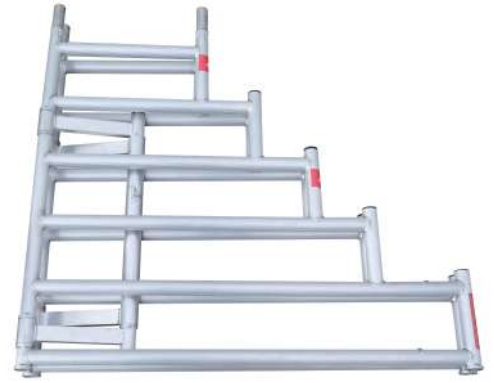

ALUMINIUM SCAFFOLDING - FOLDABLE PODIUM 2 M TOWER HEIGHT

Features

- Movable, foldable and readily usable for single person with wideplatform.
- Offer trouble free and secure access to ceilings and walls.
- Allow person to adopt the correct work position or posture.
- Safer and provide a much professional working environment.
- Lockable wheels provide stability and with a guardrail and gateprotecting you from any falls.
- Narrow enough to fit through a standard door and enable to easily access all work.
- Width available: 0.60m 0.80m Length available: 1.50m,1.80m, Height available: 2m, 2.5m, 3m
- Our access equipment products are manufactured to BS EN.1004 Standard

Description:

SN.	Description of goods	Qty	Weight (Kg)	CBM
	ALUMINIUM FOLDING PODIUM STEP TOWER 2mtr TOWER HEIGHT AS PER BRITISH STANDARD W:0.60Mtr, L:1.20Mtr, Tower Ht:2Mtr, Platform Ht:1Mtr, Reach Ht:3Mtr	1 Set		
1.	Aluminium Folding Podium Frame 120Lx60Wx100cmH	1	10.59	0.18
2.	Aluminium Guard rail with gate 60Lx100cmH	2	7.48	0.06
3.	Aluminium podium platform 60Lx60W	1	4.71	0.0262
4.	Aluminium podium steps	3	8.7	0.030
5.	Heavy duty Castor wheels with dual brakes (8")	4	18.8	0.04
6.	Adjustable jack 50 cm long	4	4.12	0.04
	Total	15	54.4	0.376

ACE Folding Podium Step Tower

Highly Versatile with variable heights and ready to erect

SWL = 175 kg

Tower Ref.	FPST- 120 x 60/1
Working Height	3 m
Tower Height	2 m
Platform Height	1 m
Width	0.6 m
Length	1.2 m
Steps	3

Podium Frame

Guard Rail

Antislip Working Platform 60 x 60 cm

Podium Steps

8" Caster Wheel with Dual Brake