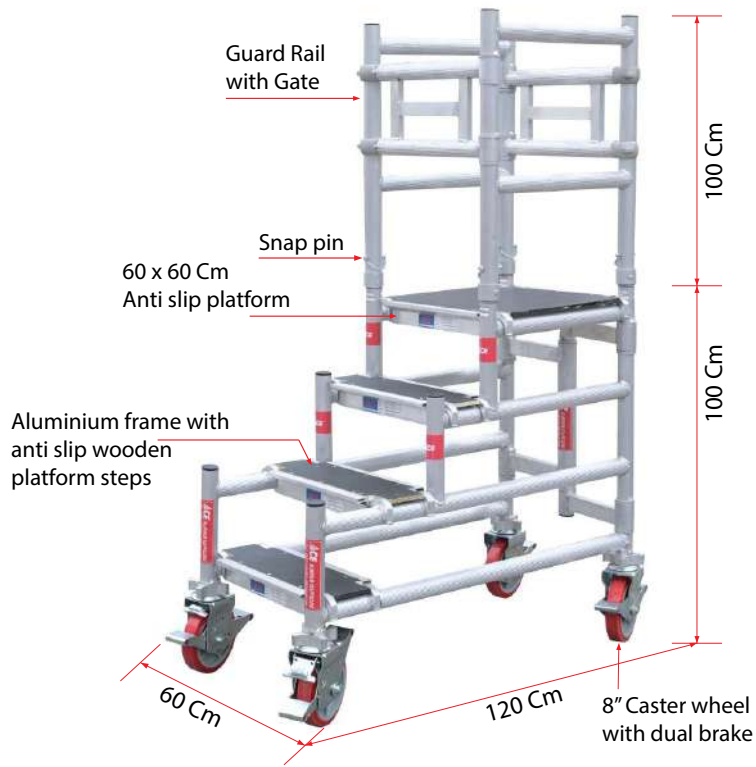

ALUMINIUM SCAFFOLDING - FOLDABLE PODIUM 2 M TOWER HEIGHT

Features

- Movable, foldable and readily usable for single person with wideplatform.
- Offer trouble free and secure access to ceilings and walls.
- Allow person to adopt the correct work position or posture.
- Safer and provide a much professional working environment.
- Lockable wheels provide stability and with a guardrail and gateprotecting you from any falls.
- Narrow enough to fit through a standard door and enable to easily access all work.
- Width available: 0.60m 0.80m Length available: 1.50m,1.80m, Height available: 2m, 2.5m, 3m
- Our access equipment products are manufactured to BS EN.1004 Standard

Description:

SN.	Description of goods	Qty	Weight (Kg)	CBM
	ALUMINIUM FOLDING PODIUM STEP TOWER 2mtr TOWER HEIGHT AS PER BRITISH STANDARD W:0.60Mtr, L:1.20Mtr, Tower Ht:2Mtr, Platform Ht:1Mtr, Reach Ht:3Mtr	1 Set		
1.	Aluminium Folding Podium Frame 120Lx60Wx100cmH	1	10.59	0.18
2.	Aluminium Guard rail with gate 60Lx100cmH	2	7.48	0.06
3.	Aluminium podium platform 60Lx60W	1	4.71	0.0262
4.	Aluminium podium steps	3	8.7	0.030
5.	Heavy duty Castor wheels with dual brakes (8")	4	18.8	0.04
6.	Adjustable jack 50 cm long	4	4.12	0.04
	Total	15	54.4	0.376

ACE Folding Podium Step Tower

Highly Versatile with variable heights and ready to erect

SWL = 175 kg

Tower Ref.	FPST- 120 x 60/1
Working Height	3 m
Tower Height	2 m
Platform Height	1 m
Width	0.6 m
Length	1.2 m
Steps	3

Podium Frame

Guard Rail

Antislip Working Platform 60 x 60 cm

Podium Steps

8" Caster Wheel with Dual Brake